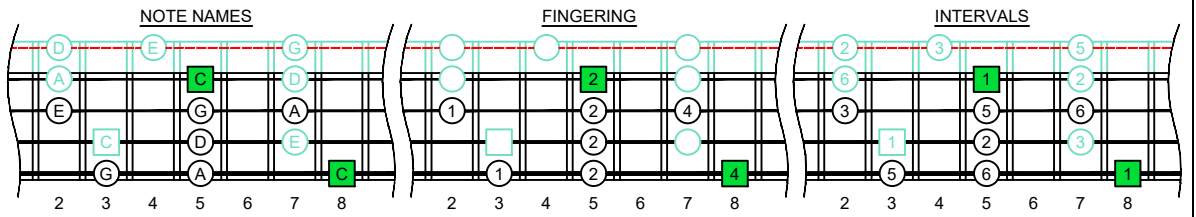

**C**  
 pentatonic  
 major scale  
**CAGED**  
**BASS**  
 box shapes  
 3-1-3-1  
 sweep patterns  
 4-string bass  
 Low E - EADG

www.cagedoctaves.com

Zon Brookes

CAGED4BASS (4-string bass : Low E - EADG) C pentatonic major scale - 3A1:4G1 box shape (3-1-3-1 sweep pattern)

CAGED4BASS (4-string bass : Low E - EADG) C pentatonic major scale ENTIRE FINGERBOARD NOTE NAMES - 3A1:4G1 box shape (3-1-3-1 sweep pattern)

CAGED4BASS (4-string bass : Low E - EADG) C pentatonic major scale ENTIRE FINGERBOARD INTERVALS - 3A1:4G1 box shape (3-1-3-1 sweep pattern)