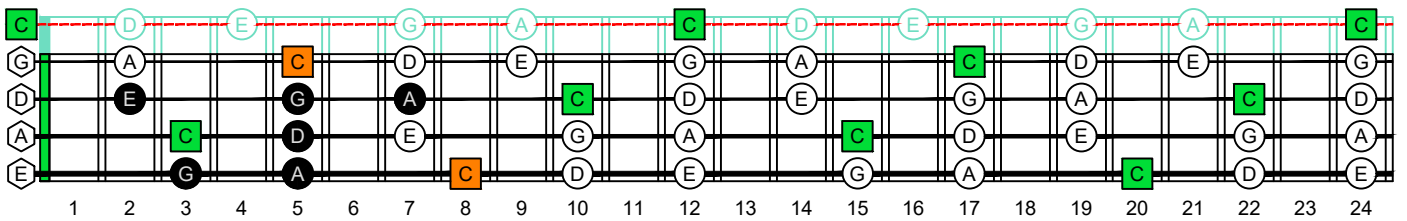

**C**  
 pentatonic  
 major scale  
**CAGED**  
**BASS**  
 box shapes  
 3-1-3-1  
 sweep patterns  
 4-string bass  
 Low E - EADG

www.cagedoctaves.com

Zon Brookes

CAGED4BASS (4-string bass : Low E - EADG) C pentatonic major scale - 3A1:4G1 box shape (3-1-3-1 sweep pattern)

CAGED4BASS (4-string bass : Low E - EADG) C pentatonic major scale ENTIRE FINGERBOARD NOTE NAMES - 3A1:4G1 box shape (3-1-3-1 sweep pattern)

CAGED4BASS (4-string bass : Low E - EADG) C pentatonic major scale ENTIRE FINGERBOARD INTERVALS - 3A1:4G1 box shape (3-1-3-1 sweep pattern)