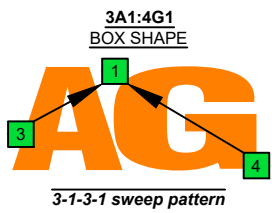

**C**  
 pentatonic  
 major scale  
**CAGED**  
**BASS**  
 box shapes  
 3-1-3-1  
 sweep patterns  
 4-string bass  
 Low E - EADG

www.cagedoctaves.com

Zon Brookes

CAGED4BASS (4-string bass : Low E - EADG) C pentatonic major scale - 3A1:4G1 box shape (3-1-3-1 sweep pattern)

CAGED4BASS (4-string bass : Low E - EADG) C pentatonic major scale ENTIRE FINGERBOARD NOTE NAMES - 3A1:4G1 box shape (3-1-3-1 sweep pattern)

CAGED4BASS (4-string bass : Low E - EADG) C pentatonic major scale ENTIRE FINGERBOARD INTERVALS - 3A1:4G1 box shape (3-1-3-1 sweep pattern)