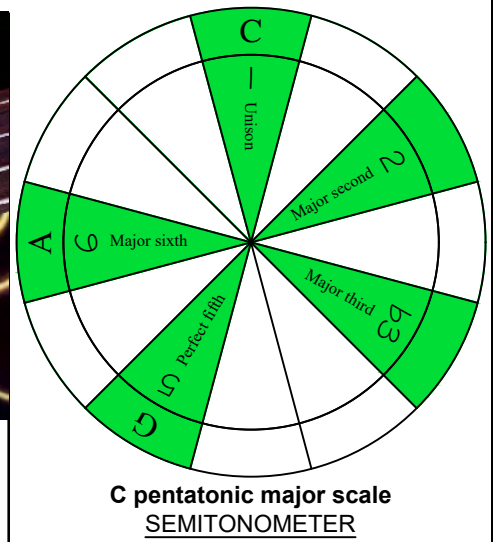

**C**  
 pentatonic  
 major scale  
**CAGED**  
**BASS**  
 box shapes  
 3-1-3-1  
 sweep patterns  
 4-string bass  
 Low E - EADG

www.cagedoctaves.com

Zon Brookes

CAGED4BASS (4-string bass : Low E - EADG) C pentatonic major scale - 3A1:4G1 box shape (3-1-3-1 sweep pattern)

CAGED4BASS (4-string bass : Low E - EADG) C pentatonic major scale ENTIRE FINGERBOARD NOTE NAMES - 3A1:4G1 box shape (3-1-3-1 sweep pattern)

CAGED4BASS (4-string bass : Low E - EADG) C pentatonic major scale ENTIRE FINGERBOARD INTERVALS - 3A1:4G1 box shape (3-1-3-1 sweep pattern)